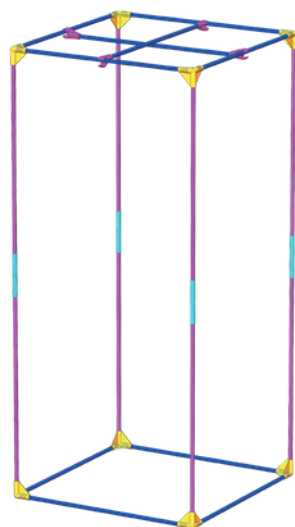

HYDROSHOOT

SECRET JARDIN HYDRO SHOOT 80×80×180

ASSEMBLY INSTRUCTIONS

Hydro Shoot 80×80×180

Hydro Shoot

80×80×180

8x C16-Y

4x C16-H

4x T16-Link

10x T16-80

8x T16-90