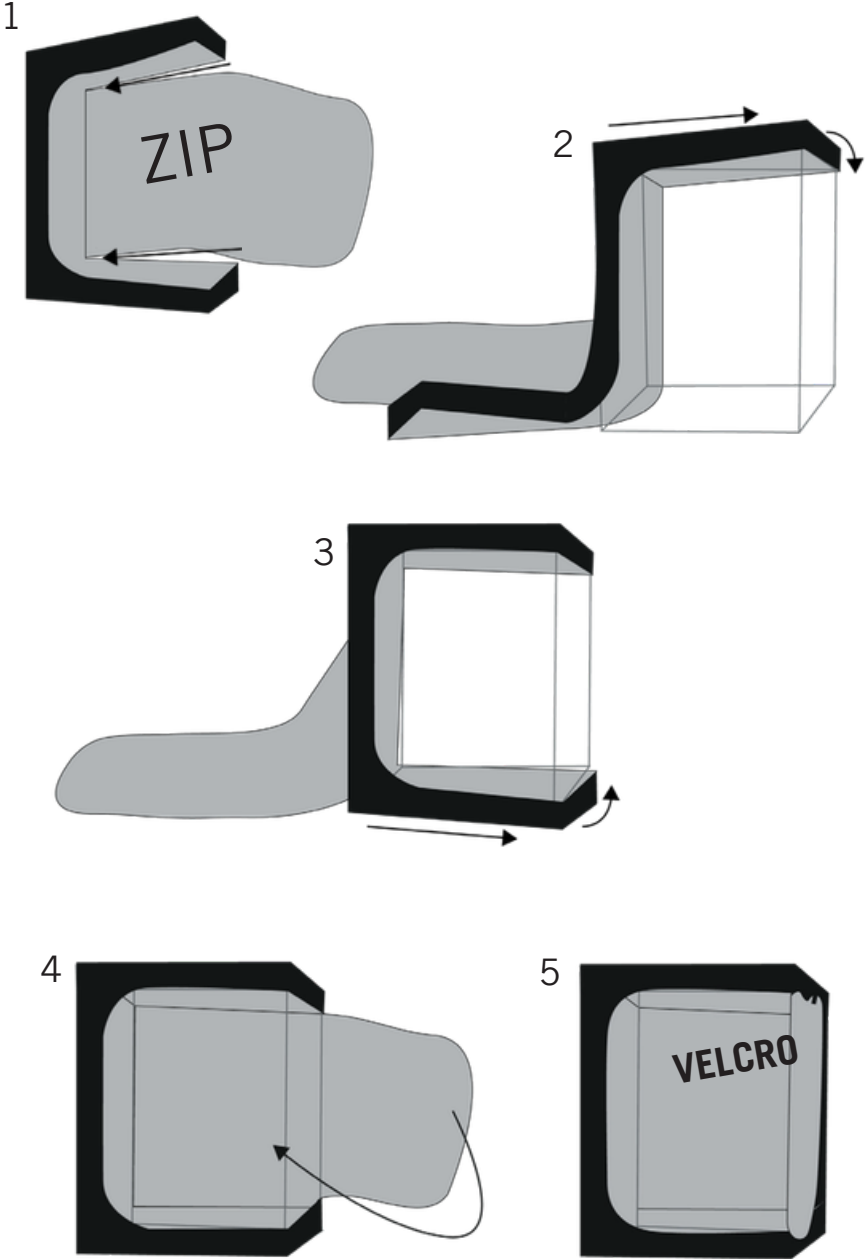

HYDROSHOOT

SECRET JARDIN HYDRO SHOOT 80×80×180

ASSEMBLY INSTRUCTIONS

Hydro Shoot 80×80×180

Hydro Shoot

80×80×180

8x C16-Y

4x C16-H

4x T16-Link

10x T16-80

8x T16-90