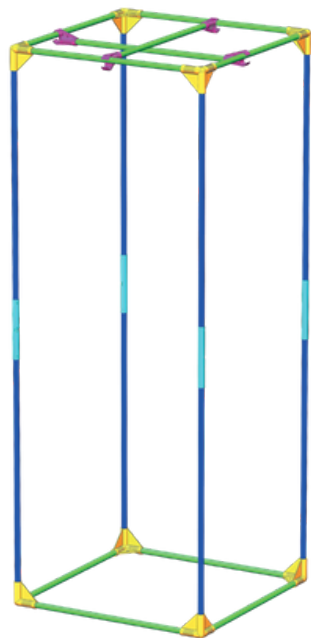

HYDROSHOOT

SECRET JARDIN HYDRO SHOOT 60×60×160

ASSEMBLY INSTRUCTIONS

Hydro Shoot 60×60×160

Hydro Shoot

60×60×160

8x C16-Y

4x C16-H

4x T16-Link

10x T16-60

8x T16-80