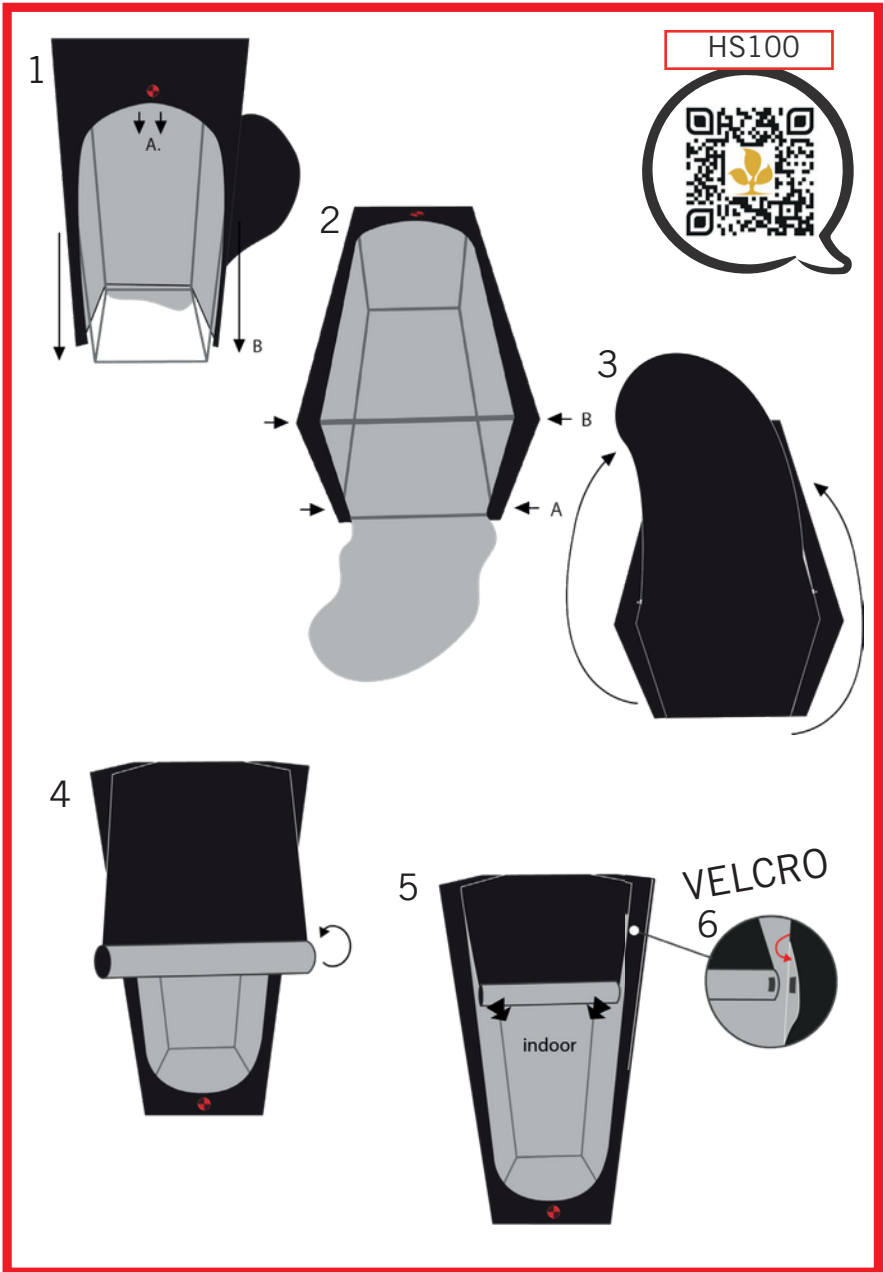

HYDROSHOOT

SECRET JARDIN HYDRO SHOOT 60×60×160

ASSEMBLY INSTRUCTIONS

Hydro Shoot 60×60×160

Hydro Shoot

60×60×160

8x C16-Y

4x C16-H

4x T16-Link

10x T16-60

8x T16-80