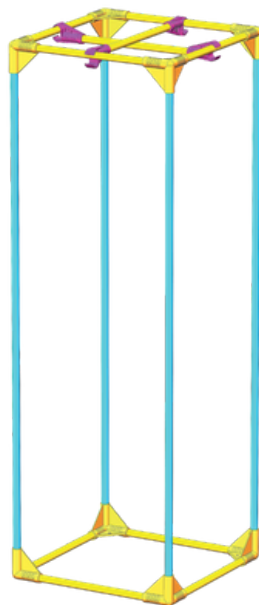

HYDROSHOOT

SECRET JARDIN HYDRO SHOOT 40X40X120

ASSEMBLY INSTRUCTIONS

Hydro Shoot 40x40x120

Hydro Shoot 40x40x120

x8 C16-Y

x4 C16-H

x10 T16-40

x4 T16-120