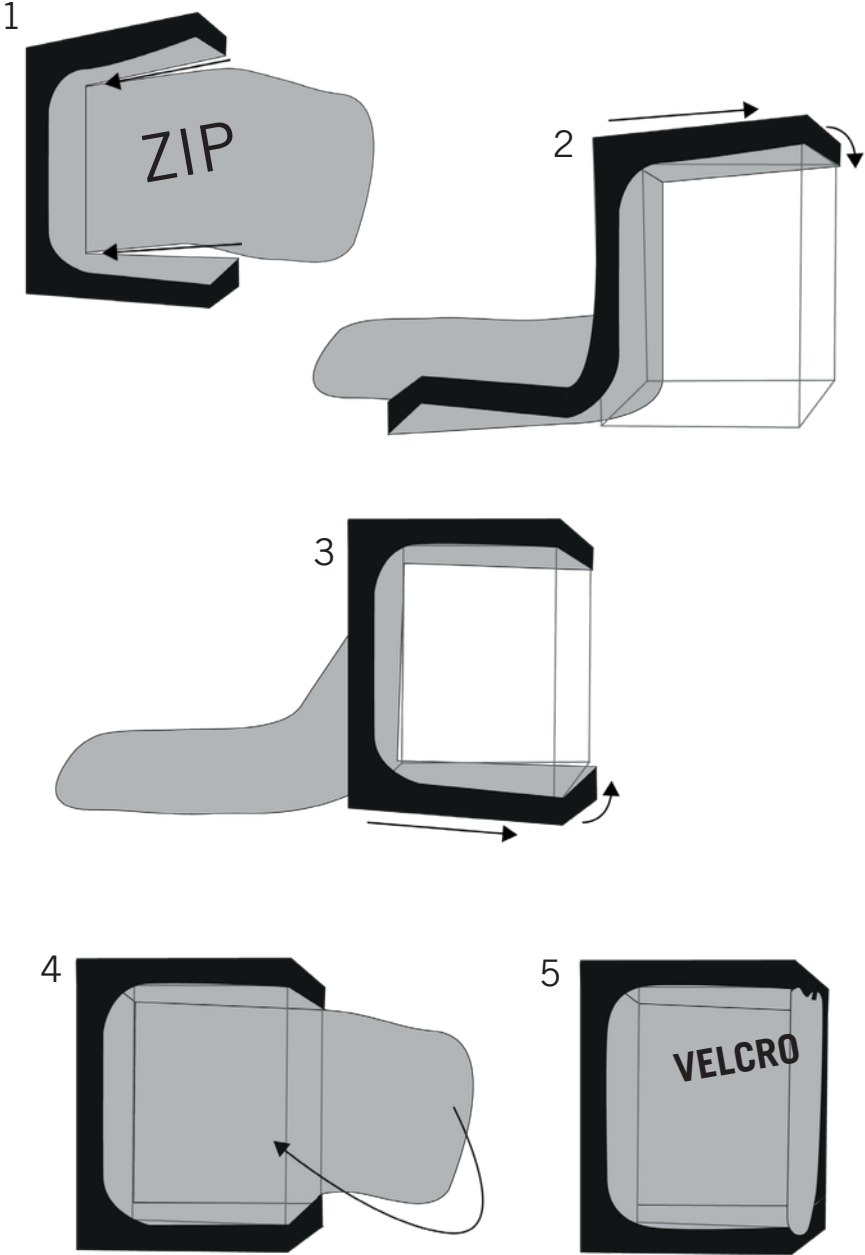

HYDROSHOOT

SECRET JARDIN HYDRO SHOOT 40X40X120

ASSEMBLY INSTRUCTIONS

Hydro Shoot 40x40x120

Hydro Shoot 40x40x120

x8 C16-Y

x4 C16-H

x10 T16-40

x4 T16-120