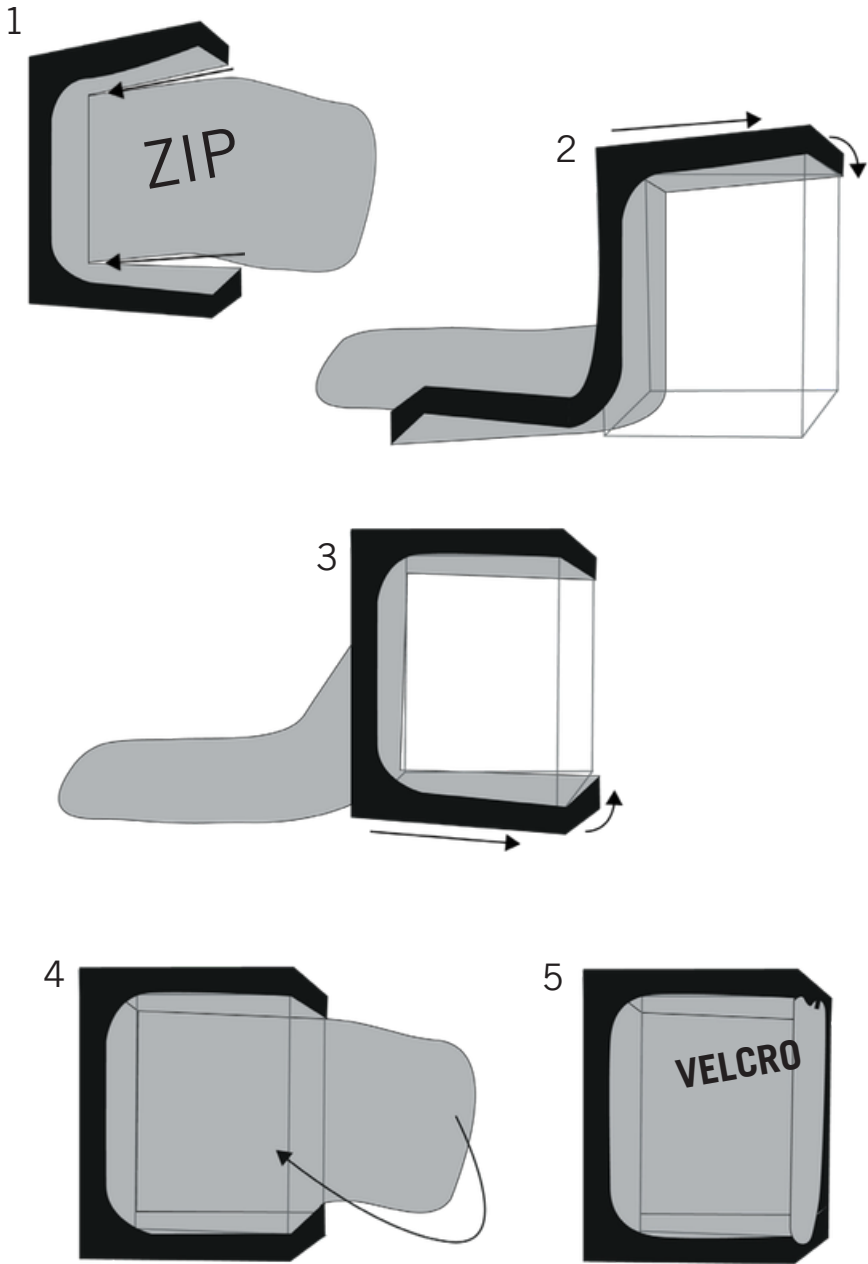

HYDROSHOOT

SECRET JARDIN HYDRO SHOOT 120×120×200

ASSEMBLY INSTRUCTIONS

Hydro Shoot 120×120×200

Hydro Shoot

120×120×200

8x C19-Y

4x C19-H

4x T19-Link

8x T19-100

10x T19-120