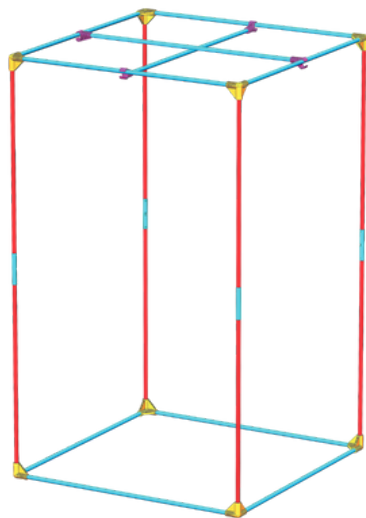

HYDROSHOOT

SECRET JARDIN HYDRO SHOOT 120×120×200

ASSEMBLY INSTRUCTIONS

Hydro Shoot 120×120×200

Hydro Shoot

120×120×200

8x C19-Y

4x C19-H

4x T19-Link

8x T19-100

10x T19-120